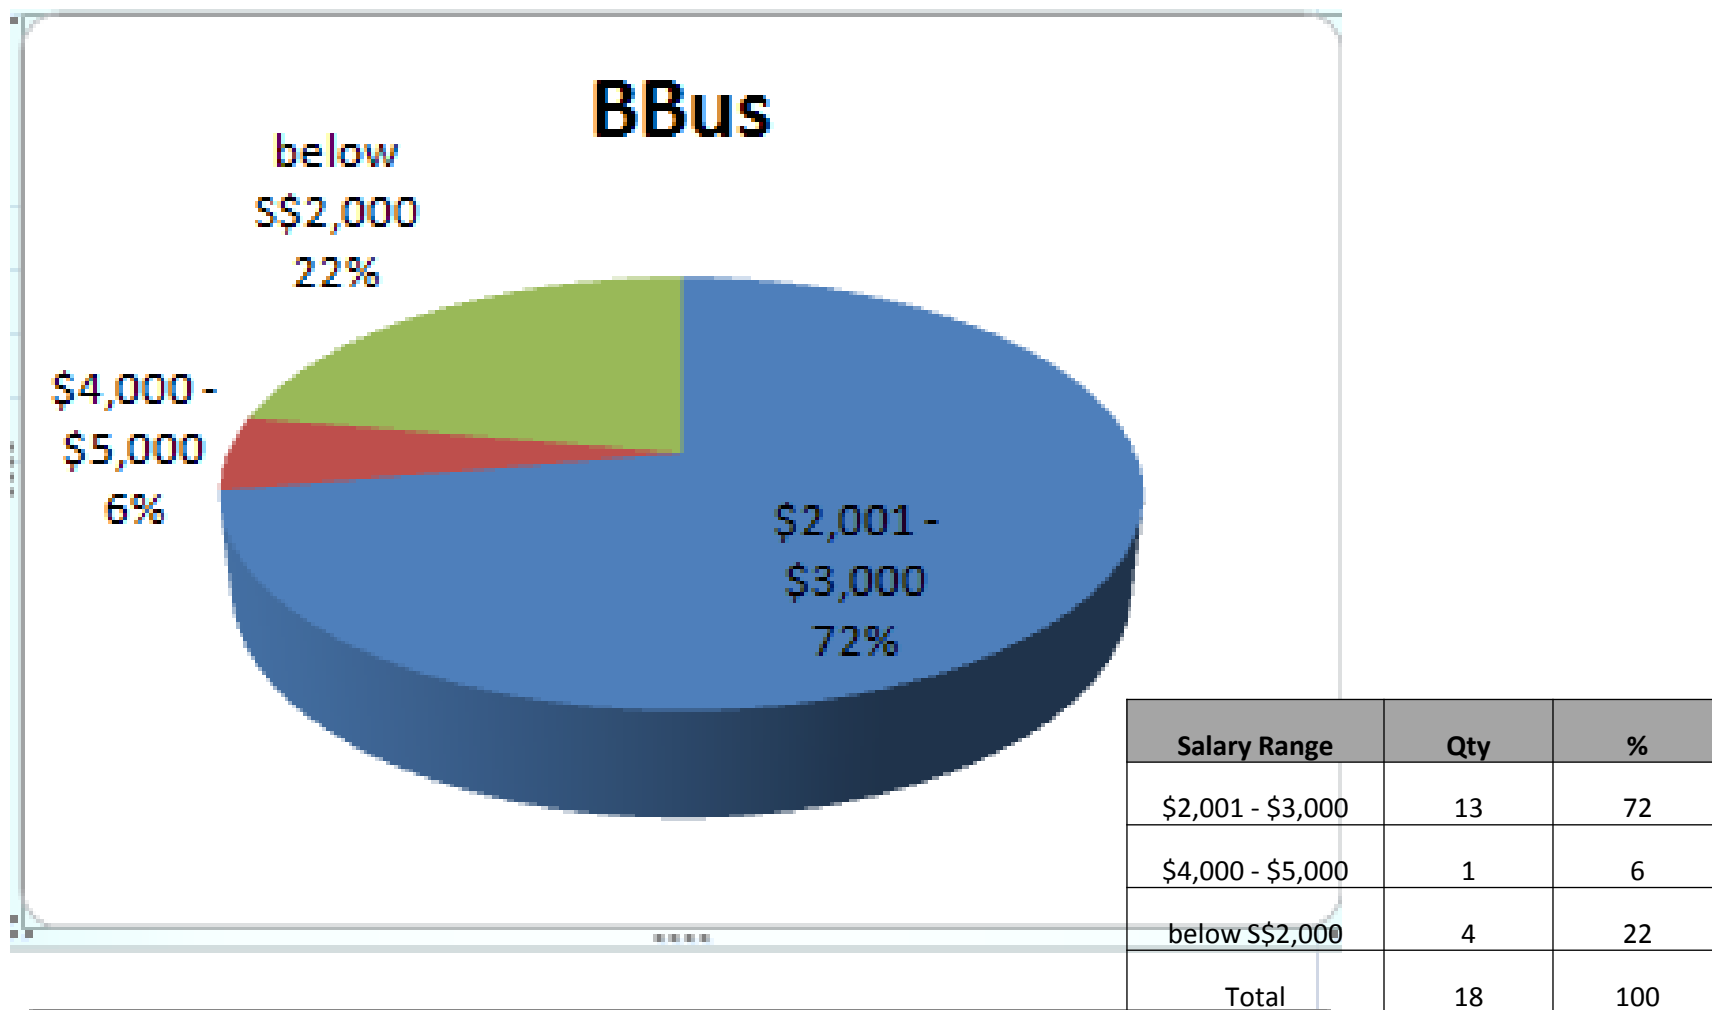

Bachelor of Arts (Psychology) Graduate Salary Range

Bachelor of Psychology Graduate Salary Range

Salary Range	Qty	%
\$2,001 - \$3,000	9	82
Above \$5,001	1	9
below S\$2,000	1	9
Total	11	100

Bachelor of Business Graduate Salary Range