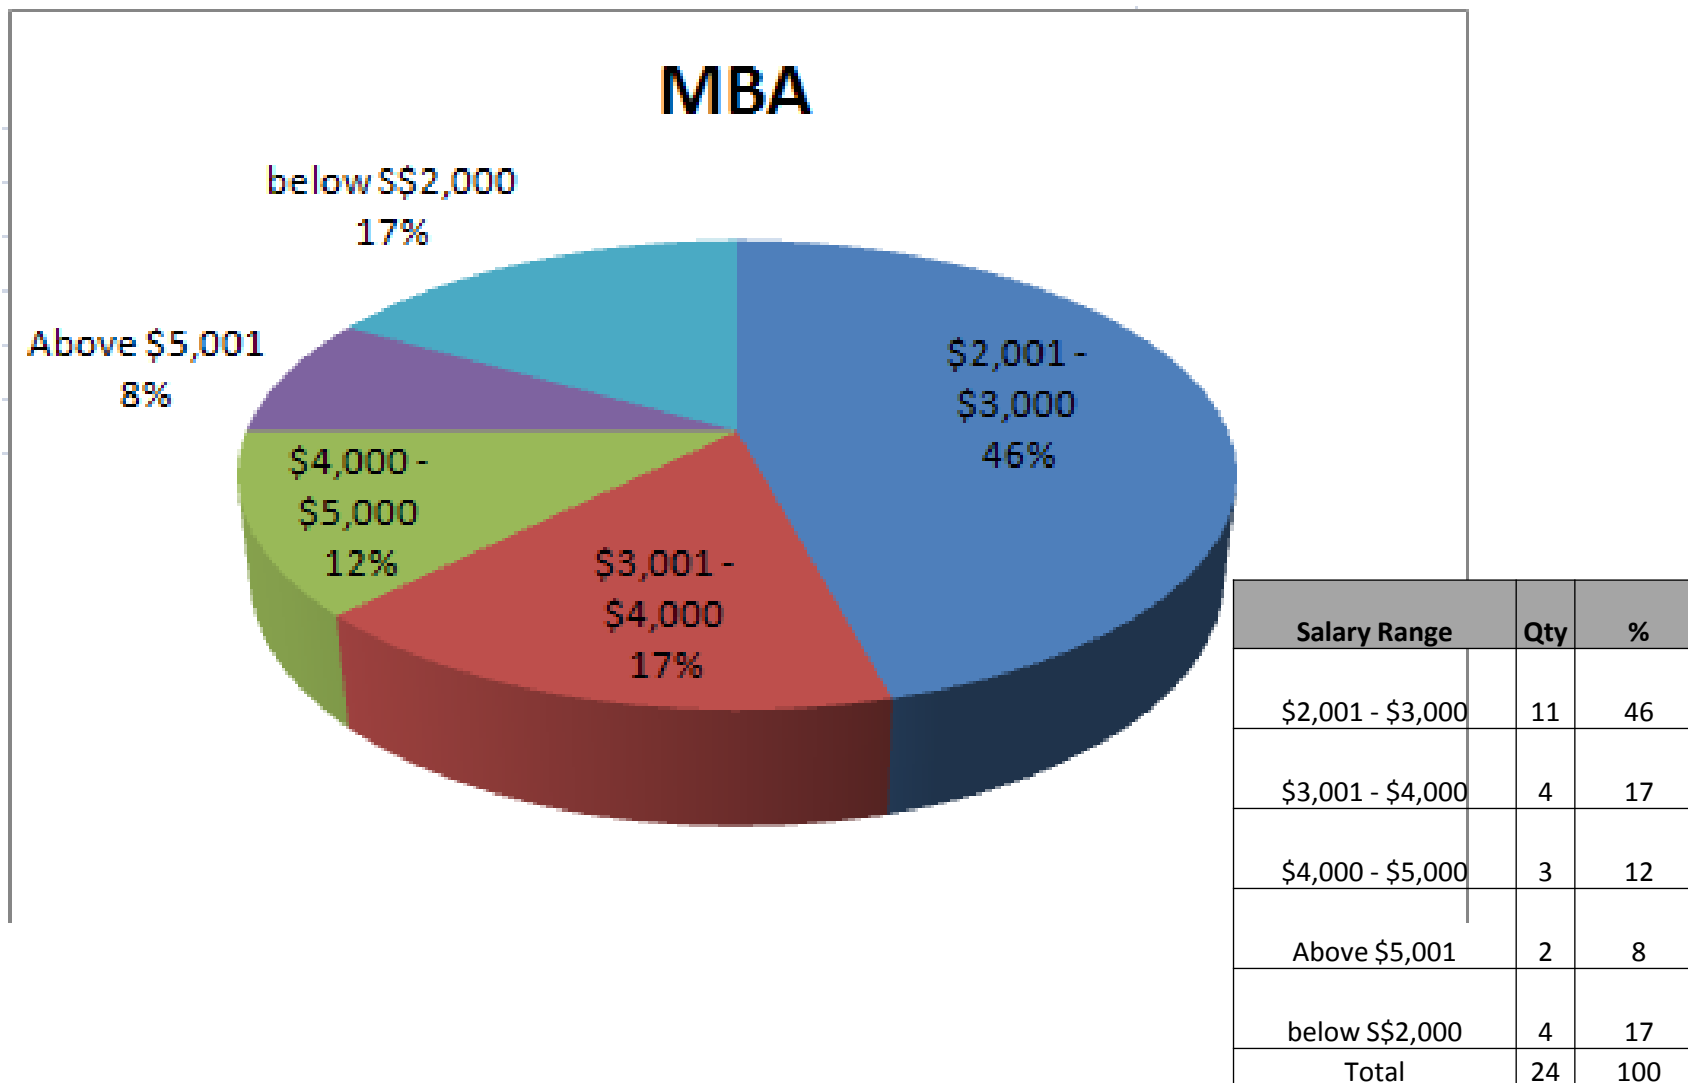

MBA Graduate Salary Range