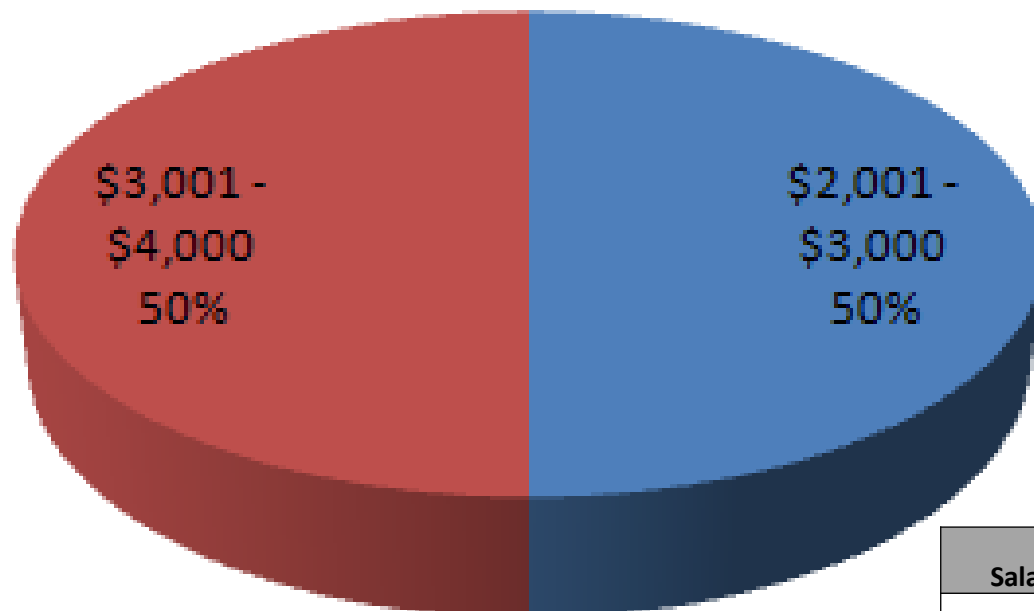

Joint MIT / MBA Graduate Salary Range

MIT / MBA

Salary Range	Qty	%
$2,001 - $3,000	1	50
$3,001 - $4,000	1	50
Total	2	100