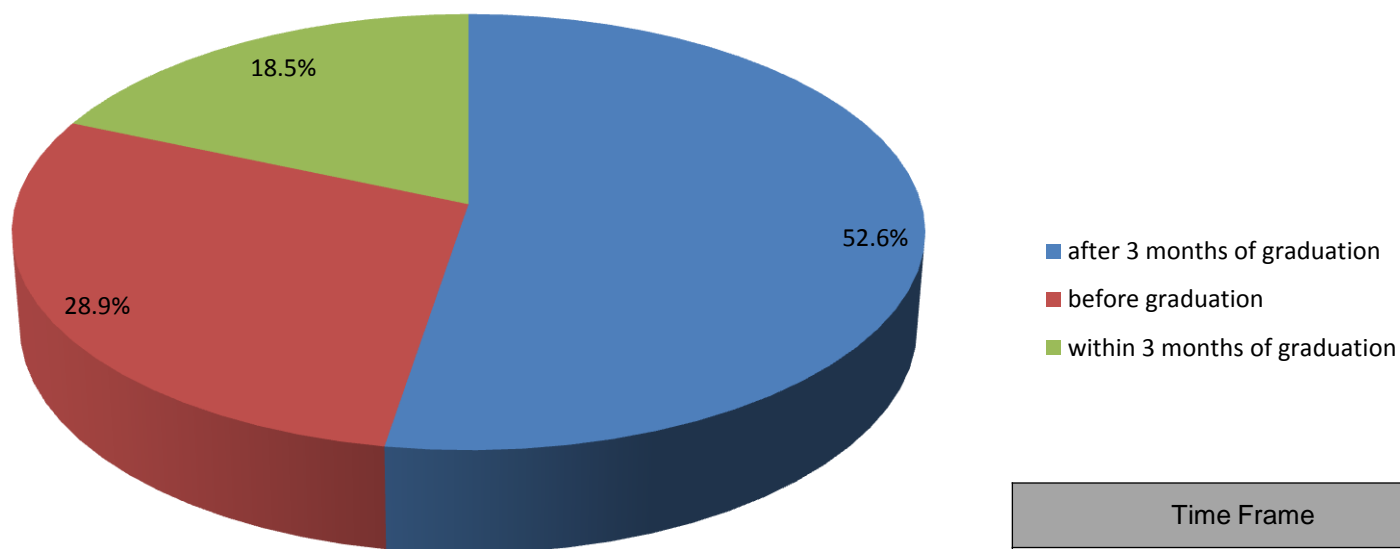

Graduate Employment Survey Analysis

Graduate Rate of Employment

Employment Overview

based from 135 respondents

Time Frame	%
After 3 months of graduation	52.6%
Before graduation	28.9%
Within 3 months of graduation	18.5%

Graduate Level of Employment

Employment by Level of Position

Position	Qty	%
Entry Level	48	35.56%
Middle Mgmt	67	49.63%
Senior Mgmt	16	11.85%
Top Mgmt	4	2.96%
Total		100%

Employment by Sectors

Employment by Sector