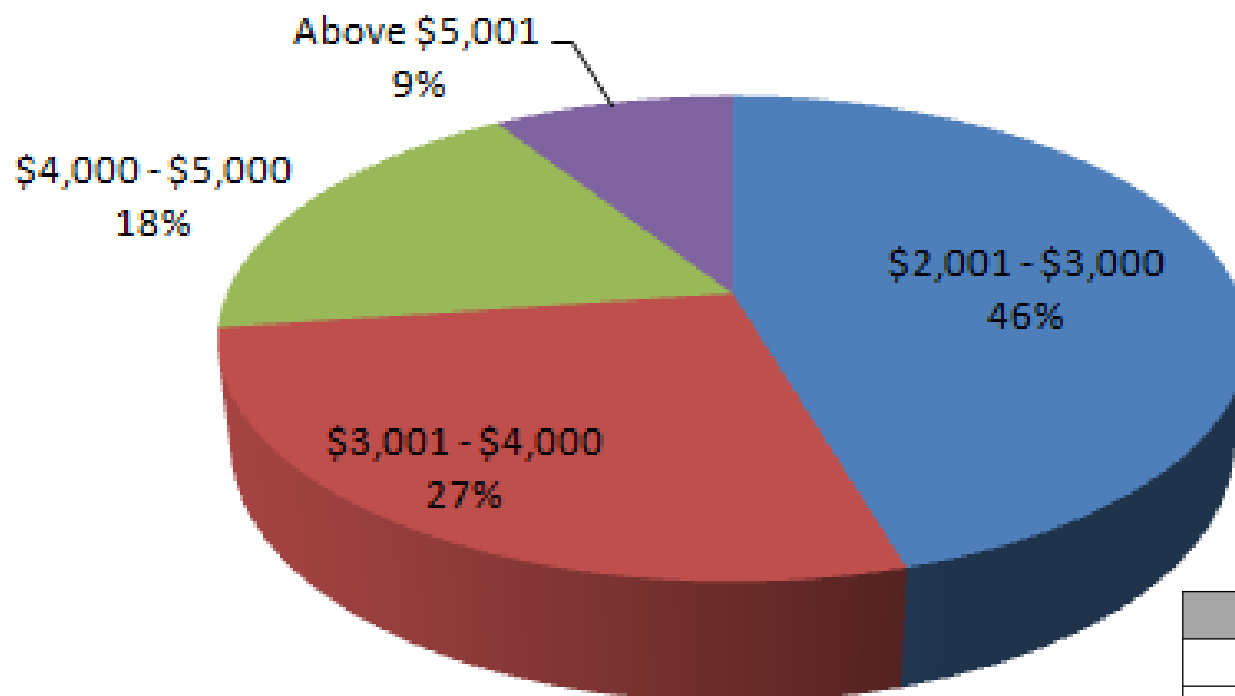

Master in IT Graduate Salary Range

MIT

Salary Range	Qty	%
$2,001 - $3,000	5	46
$3,001 - $4,000	3	27
$4,000 - $5,000	2	18
Above $5,001	1	9
Total	11	100