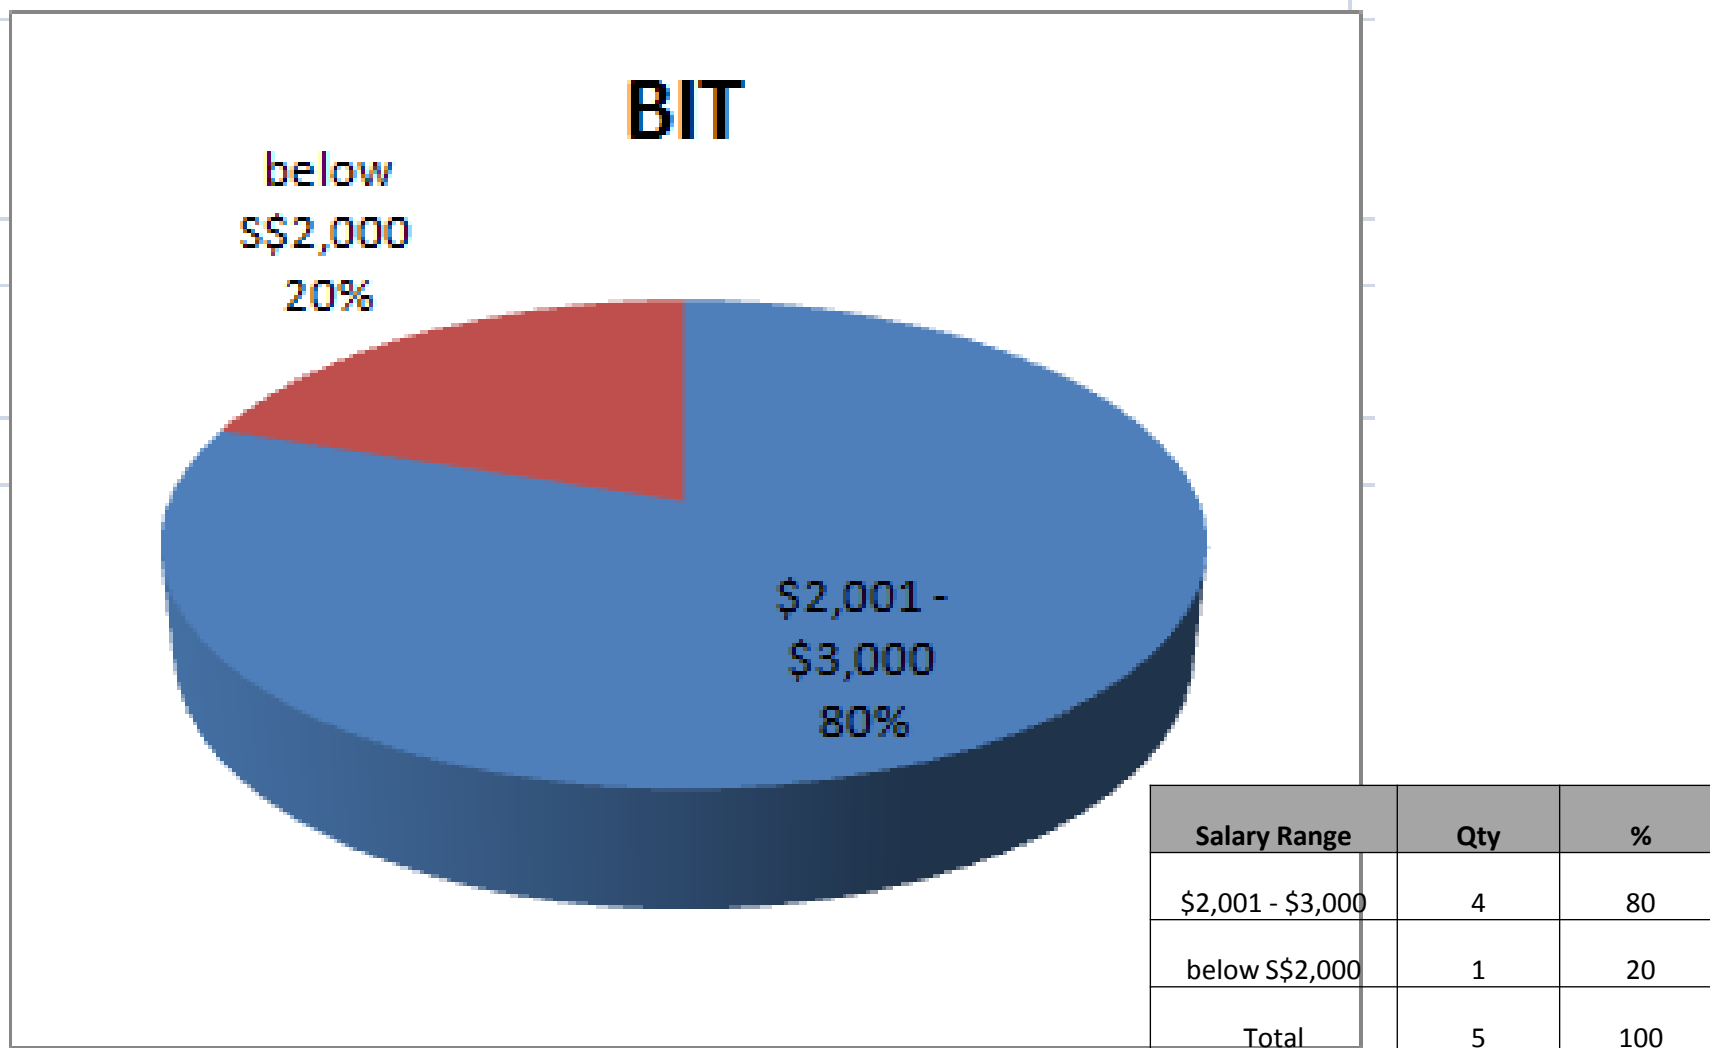

MBA Graduate Salary Range

Joint MIT / MBA Graduate Salary Range

MIT / MBA

Salary Range	Qty	%
\$2,001 - \$3,000	1	50
\$3,001 - \$4,000	1	50
Total	2	100

Bachelor of IT Graduate Salary Range

Master in IT Graduate Salary Range