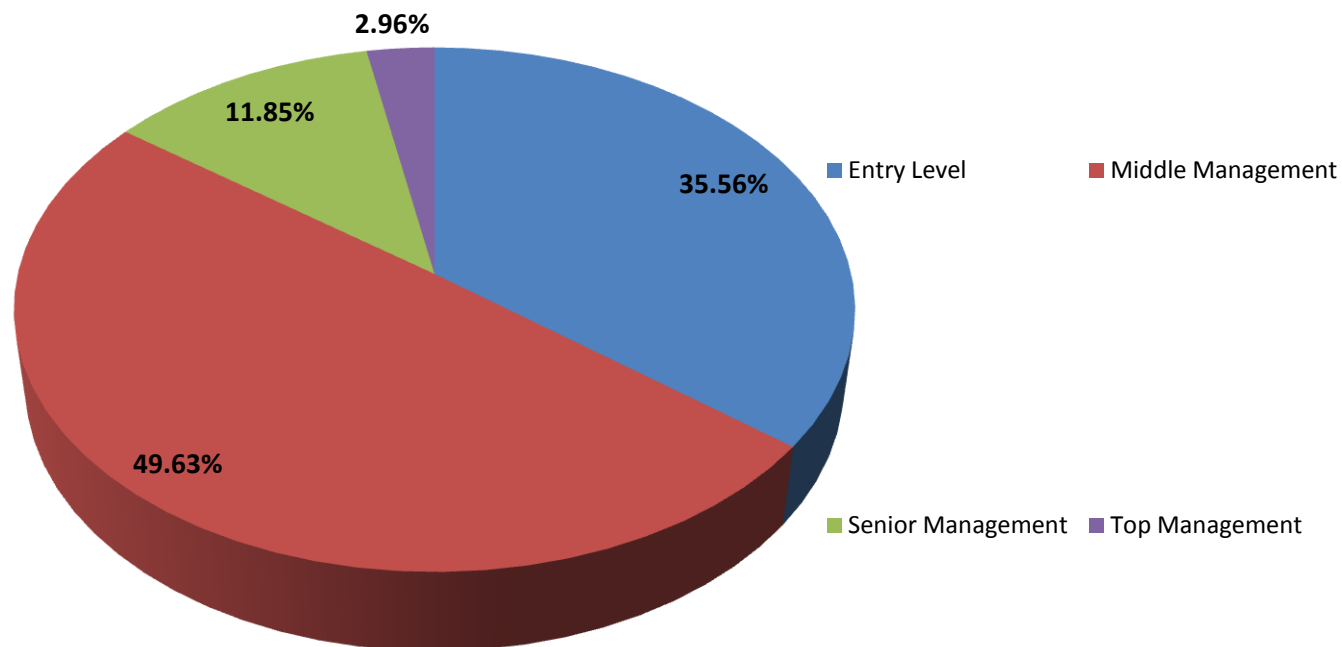

Graduate Employment Survey Analysis

Graduate Rate of Employment

Employment Overview

based from 135 respondents

Time Frame	%
After 3 months of graduation	52.6%
Before graduation	28.9%
Within 3 months of graduation	18.5%

Graduate Level of Employment

Employment by Level of Position

Position	Qty	%
Entry Level	48	35.56%
Middle Mgmt	67	49.63%
Senior Mgmt	16	11.85%
Top Mgmt	4	2.96%
Total		100%

Employment by Sectors

Employment by Sector