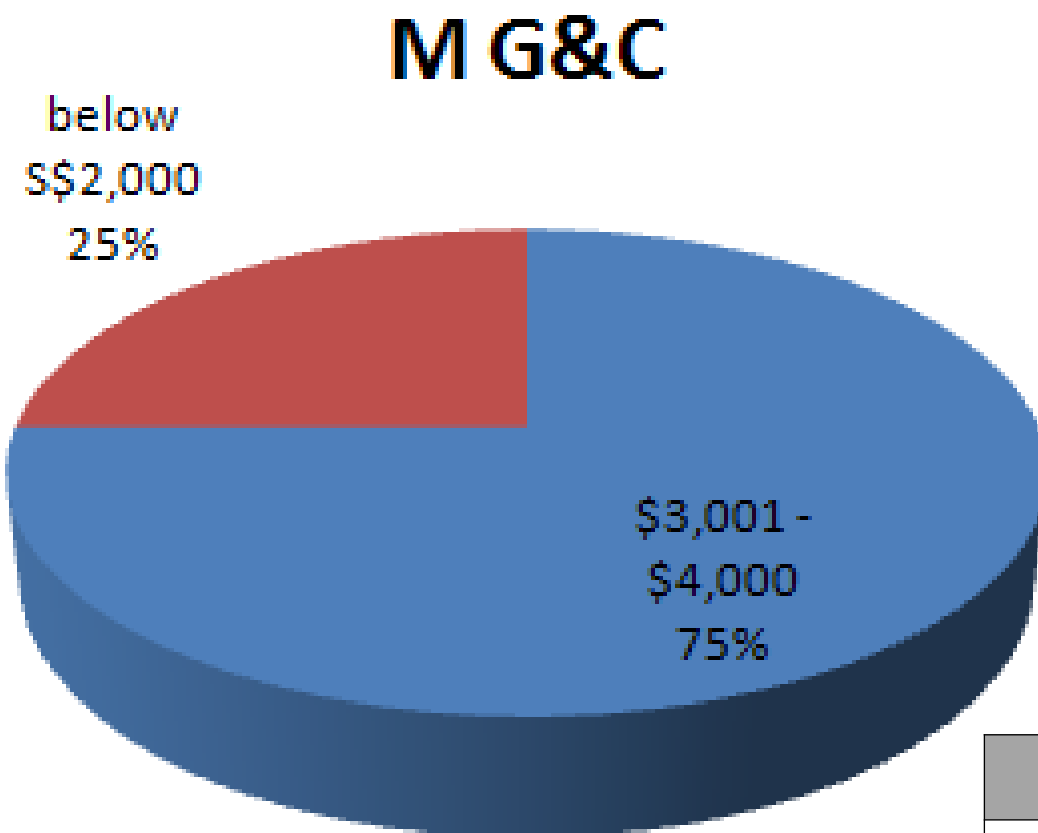

MGC Graduate Salary Range

Salary Range	Qty	%
$3,001 - $4,000	3	75
below S$2,000	1	25
Total	4	100