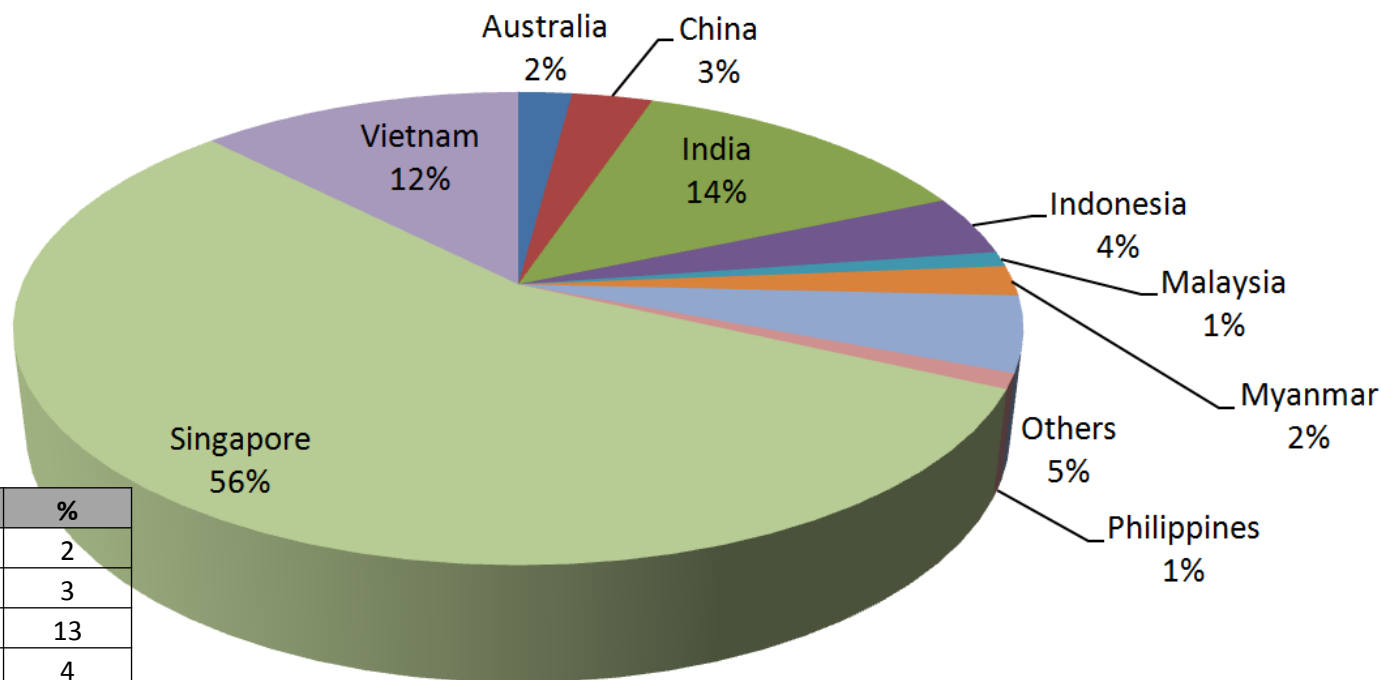

Graduate Level of Employment

Employment by Level of Position

Position	Qty	%
Entry Level	48	35.56%
Middle Mgmt	67	49.63%
Senior Mgmt	16	11.85%
Top Mgmt	4	2.96%
Total		100%

Employment by Sectors

Employment by Sector

Country of Work	%
Consulting	6.7%
Consumer Products	5.9%
Education	14.8%
Financial Services	11.1%
Healthcare / Pharmaceutical / Biotechnology	3.0%
Manufacturing	6.7%
Media / Entertainment	0.7%
Non-Profit	5.9%
Oil&Gas / Chemical / Energy /	4.4%
Others	14.1%
Public	6.7%
Real Estate	0.7%
Technology	19.3%
Total	100.0%

International Graduate Country of Employment

International Alumni Employment

Country of Work	Qty	%
Australia	2	2
China	3	3
India	13	13
Indonesia	4	4
Malaysia	1	1
Myanmar	2	2
Others	5	5
Philippines	1	1
Singapore	54	56
Vietnam	12	12
Total	97	100