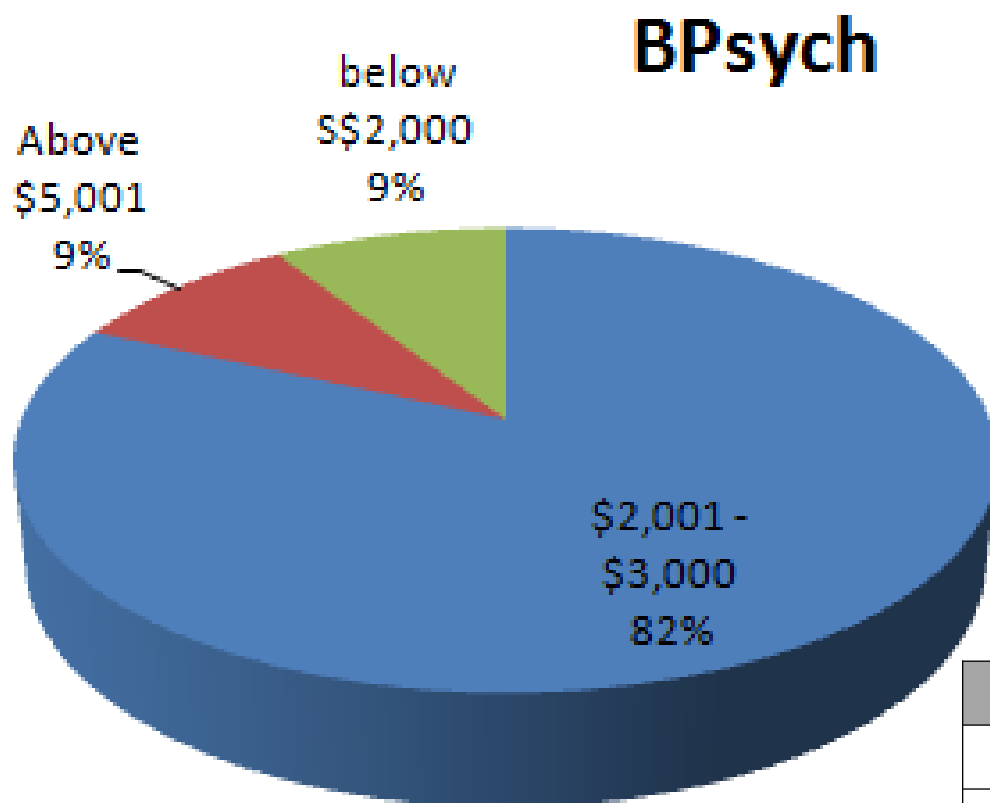

Bachelor of Psychology Graduate Salary Range

Salary Range	Qty	%
$2,001 - $3,000	9	82
Above $5,001	1	9
below S$2,000	1	9
Total	11	100