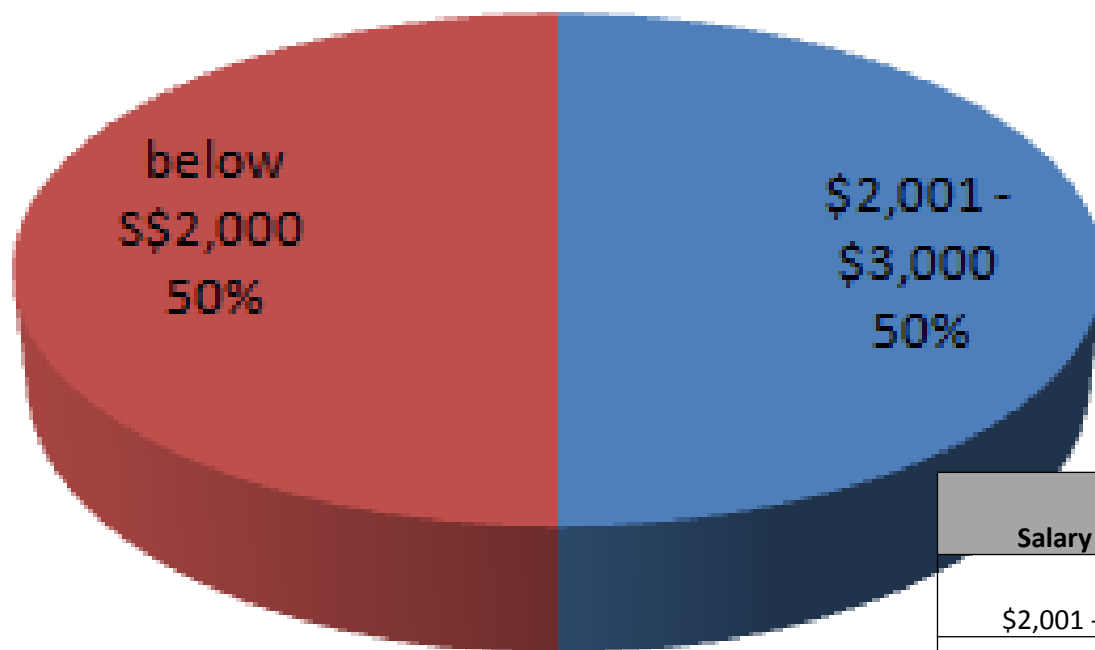

Master of Education Graduate Salary Range

MEduc

Salary Range	Qty	%
$2,001 - $3,000	1	50
below S$2,000	1	50
Total	2	100