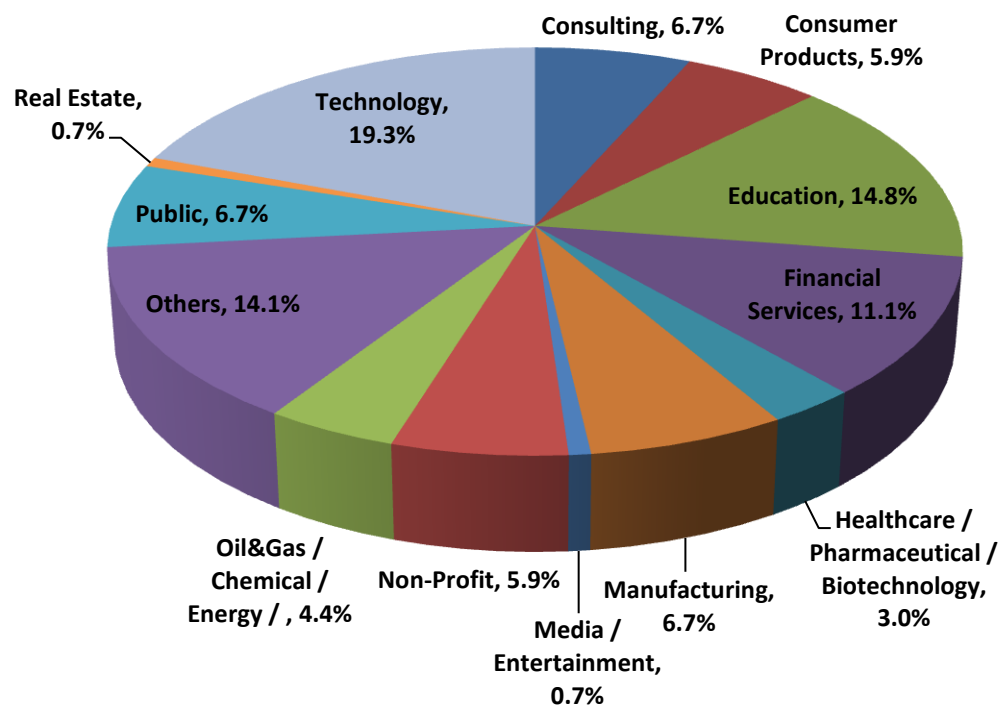

Graduate Level of Employment

Employment by Level of Position

Position	Qty	%
Entry Level	48	35.56%
Middle Mgmt	67	49.63%
Senior Mgmt	16	11.85%
Top Mgmt	4	2.96%
Total		100%

Employment by Sectors

Employment by Sector

Country of Work	%
Consulting	6.7%
Consumer Products	5.9%
Education	14.8%
Financial Services	11.1%
Healthcare / Pharmaceutical / Biotechnology	3.0%
Manufacturing	6.7%
Media / Entertainment	0.7%
Non-Profit	5.9%
Oil&Gas / Chemical / Energy /	4.4%
Others	14.1%
Public	6.7%
Real Estate	0.7%
Technology	19.3%
Total	100.0%

International Graduate Country of Employment

International Alumni Employment

Country of Work	Qty	%
Australia	2	2
China	3	3
India	13	13
Indonesia	4	4
Malaysia	1	1
Myanmar	2	2
Others	5	5
Philippines	1	1
Singapore	54	56
Vietnam	12	12
Total	97	100