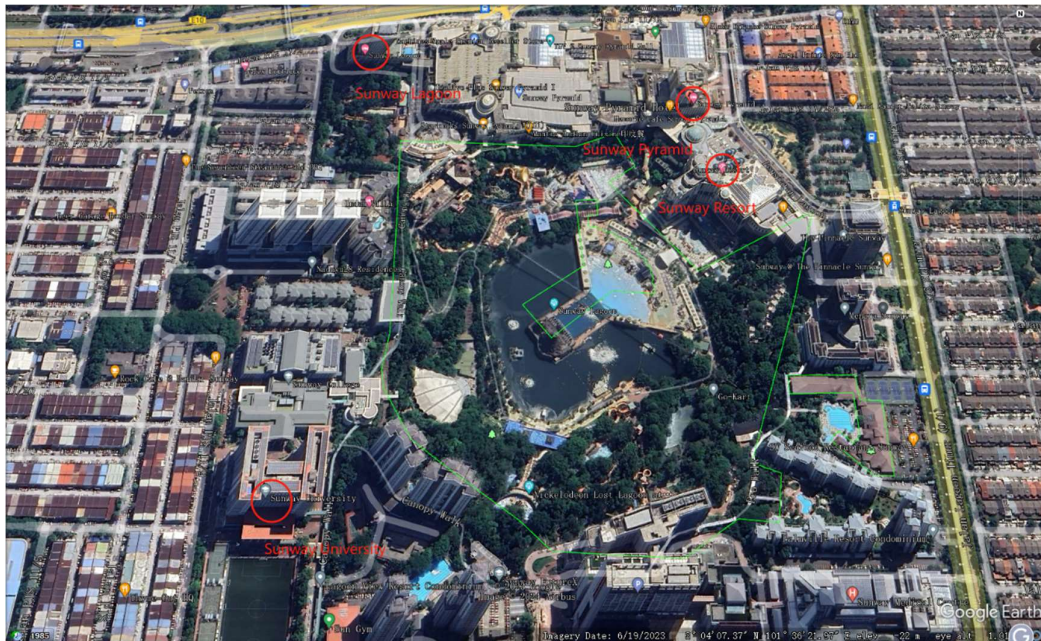

5. Sunway Resort Hotel:

JHDC2024 Exclusive Price*:

- -MYR 612 Deluxe Room(Single/Double)[*Inclusive of 1 or 2 breakfast*]
- -MYR 776 Grand Deluxe(Single/Double)[*Inclusive of 1 or 2 breakfast*]

1, Persiaran Lagoon, Bandar Sunway, 47500 Petaling Jaya, Selangor, Malaysia
21 mins walk (1.5km) - Video using linkway bridge to Sunway University available upon request.

8 mins by car (2.2km)

[Sunway Resort Hotel](#)

6. Sunway Lagoon Hotel:

JHDC2024 Exclusive Price*:

- -MYR 396 Deluxe Plus(Single/Double)[*Inclusive of 1 or 2 breakfast*]
- -MYR 447 Deluxe Plus Park(Single/Double)[*Inclusive of 1 or 2 breakfast*]

Jalan PJS 11/15, Off, Persiaran Lagoon, Bandar Sunway, 47500 Petaling Jaya, Selangor, Malaysia
21 mins walk (1.5km) - Video using linkway bridge to Sunway University available upon request.

8 mins by car (2.2km)

[Sunway Lagoon Hotel](#)

-continued next page