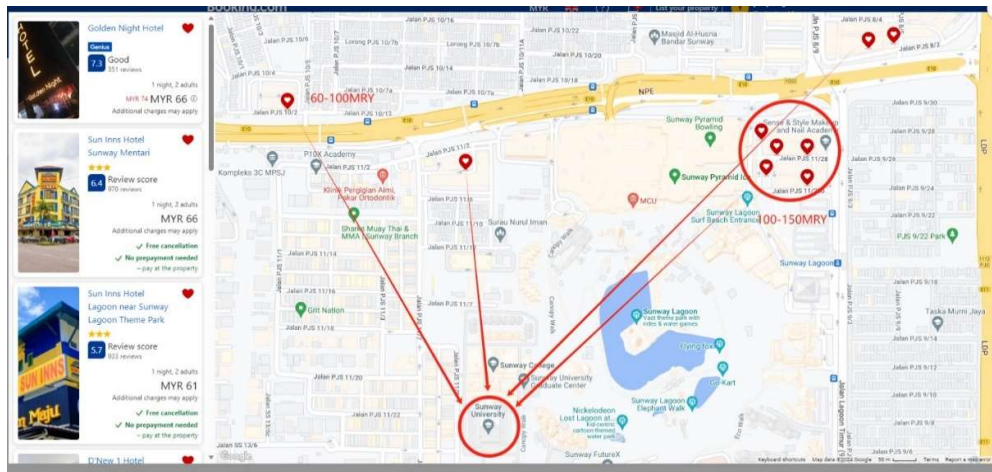

1, Persiaran Lagoon, Bandar Sunway, 47500 Petaling Jaya, Selangor, Malaysia
21 mins walk (1.5km) - Video using linkway bridge to Sunway University available upon request.

8 mins by car (2.2km)

[Sunway Resort Hotel](#)

6. Sunway Lagoon Hotel:

JHDC2024 Exclusive Price*:

- MYR 396 Deluxe Plus(Single/Double)[*Inclusive of 1 or 2 breakfast*]
- MYR 447 Deluxe Plus Park(Single/Double)[*Inclusive of 1 or 2 breakfast*]

Jalan PJS 11/15, Off, Persiaran Lagoon, Bandar Sunway, 47500 Petaling Jaya, Selangor, Malaysia
21 mins walk (1.5km) - Video using linkway bridge to Sunway University available upon request.

8 mins by car (2.2km)

[Sunway Lagoon Hotel](#)

-continued next page

For reference:

JHDC
 10 properties saved | 4 Sept - 5 Sept | 2 adults - 1 room | [Show on map](#)

Property Name	Location	Distance from centre	Review Score	Price (MYR)	Genius
Golden Night...	Petaling Jaya, Malaysia	3.7 miles from centre	7.3 Good (351 reviews)	MYR 66	Yes
Sun Inns Hot...	Petaling Jaya, Malaysia	3 miles from centre	6.4 Review score (970 reviews)	MYR 66	No
Sun Inns Hot...	Petaling Jaya, Malaysia	3.5 miles from centre	5.7 Review score (953 reviews)	MYR 61	No
D'New 1 Hotel	Subang Jaya, Malaysia	2.2 miles from centre	5.2 Review score (112 reviews)	MYR 83	No
GG Hotel Ban...	Petaling Jaya, Malaysia	3.2 miles from centre	7.4 Good (134 reviews)	MYR 90	Yes
GM Metro at ...	Petaling Jaya, Malaysia	3.2 miles from centre	7.3 Good (289 reviews)	MYR 120	Yes